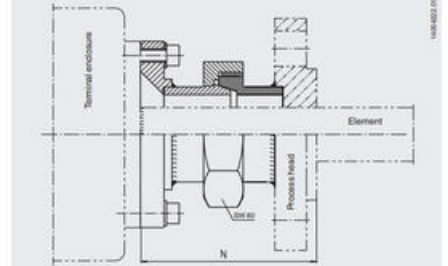

Separable threaded connection (rotatable)