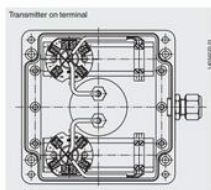

Separable threaded connection (rotatable)