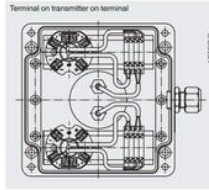

■ Neck tube

■ Thermowell (option)

■ Neck tube

Separable threaded connection (rotatable)