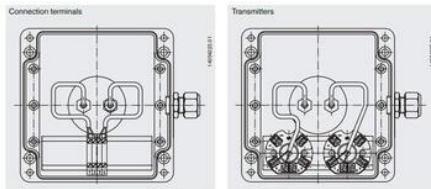

Separable threaded connection (rotatable)