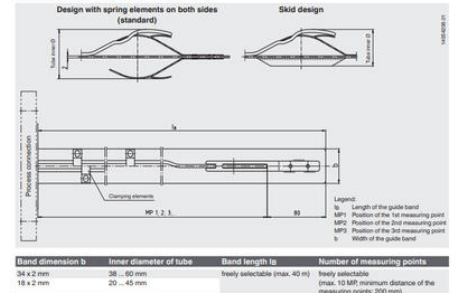

■ Thermowell (option)