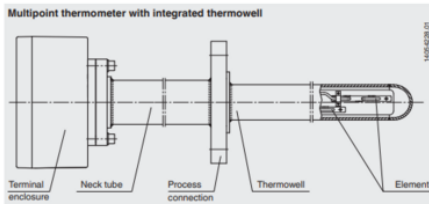

POPIS PRODUKTU

SPECIFIKACE

Materiál	Nerez ocel 316L, Nerez ocel 316Ti
Materiál kontaktní části	Slitina
Shoda s normami	NAMUR, Ex-ia