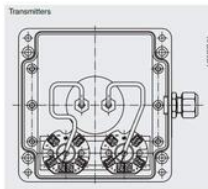

Separable threaded connection (rotatable)