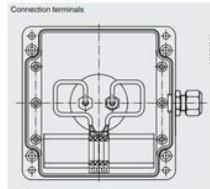

■ Neck tube

■ Thermowell (option)

■ Neck tube

Separable threaded connection (rotatable)