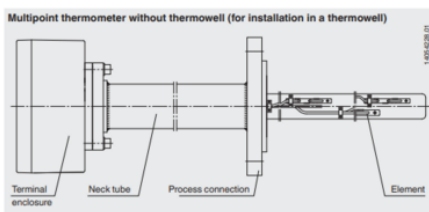

POPIS PRODUKTU

SPECIFIKACE

Materiál	Nerez ocel 316L, Nerez ocel 316Ti
Materiál kontaktní části	Slitina
Shoda s normami	NAMUR, Ex-ia