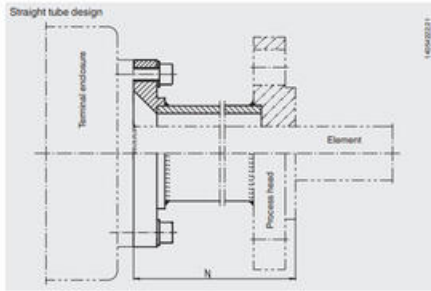

■ Neck tube

■ Thermowell (option)

■ Neck tube

Separable threaded connection (rotatable)