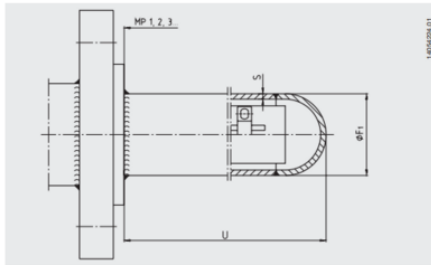

■ Thermowell (option)