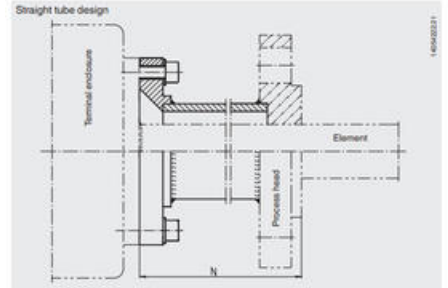

■ Neck tube

■ Thermowell (option)

■ Neck tube

Separable threaded connection (rotatable)