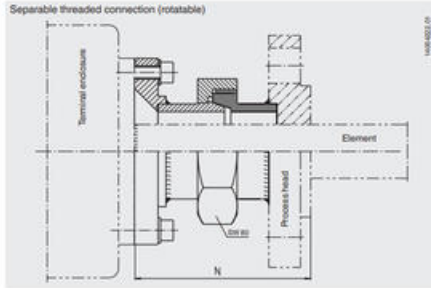

■ Neck tube

■ Thermowell (option)

■ Neck tube

Separable threaded connection (rotatable)