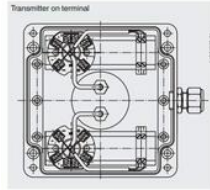

■ Neck tube

■ Thermowell (option)

■ Neck tube

Separable threaded connection (rotatable)