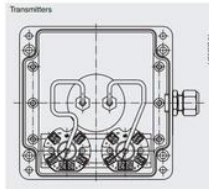

■ Neck tube

■ Thermowell (option)

■ Neck tube

Separable threaded connection (rotatable)