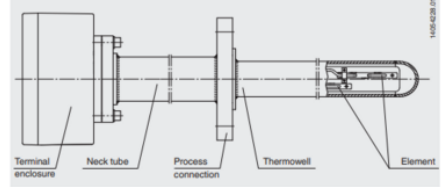

■ Neck tube

■ Thermowell (option)

■ Neck tube

Separable threaded connection (rotatable)