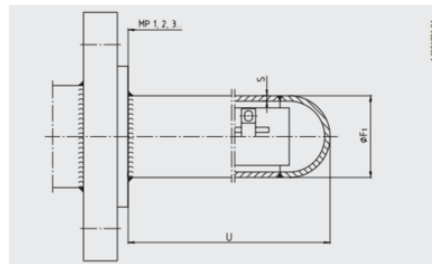

■ Thermowell (option)