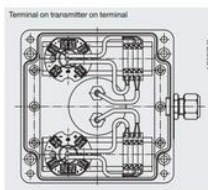

Separable threaded connection (rotatable)