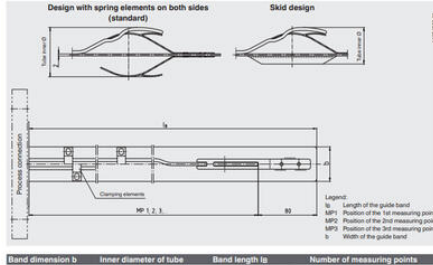

■ Thermowell (option)