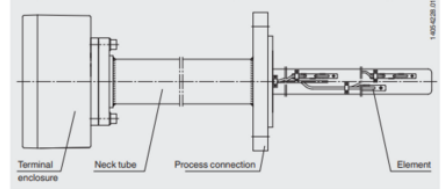

■ Neck tube

■ Thermowell (option)

■ Neck tube

Separable threaded connection (rotatable)