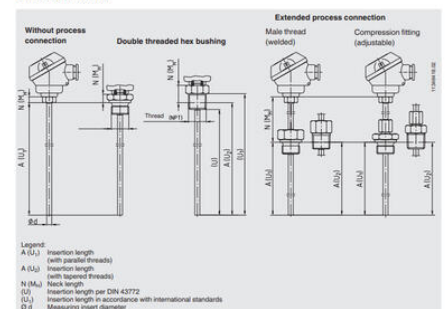

Dimensions in mm