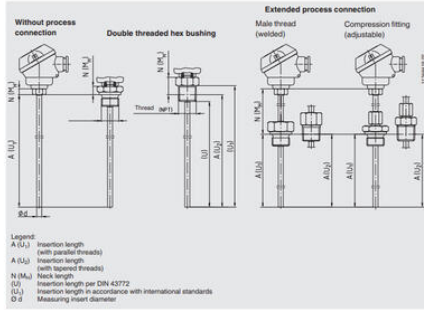

Dimensions in mm

Model	Explosion protection		
	Without	Ex i (gas) Zone 5, 1, 2	Ex i (dust) Zone 20, 21
J5	x	x	x