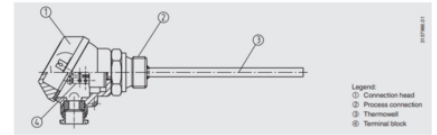

Components model TC10-D