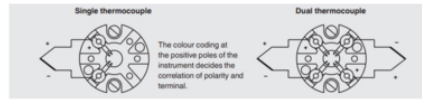

Model	Explosion protection		
	Without	Ex i (gas) Zone 5, 1, 2	Ex i (dust) Zone 20, 21
J5	x	x	x

Electrical connection